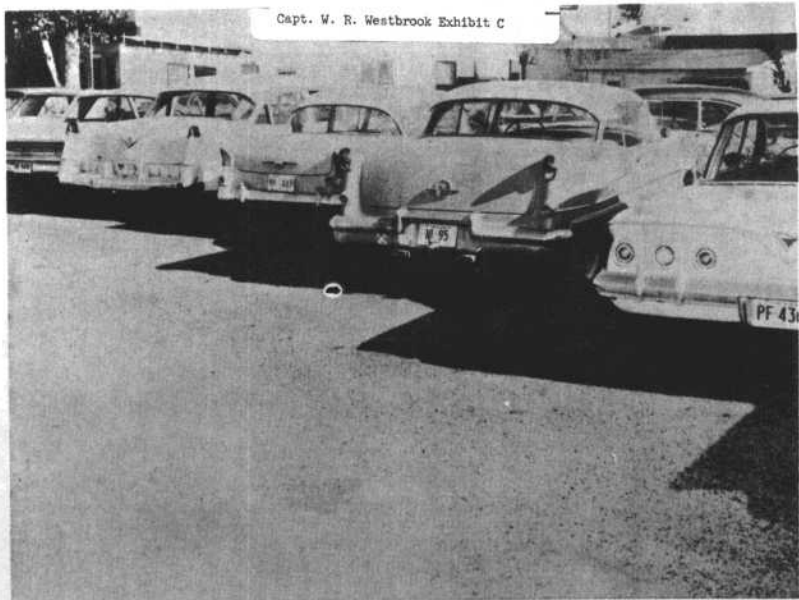

Capt. W. R. Westbrook Exhibit C

38. PLACE WHERE JACKET FOUND BEHIND OLDSMOBILE, LICENSE NL 95.

*Westbrook C*

WESTBROOK EXHIBIT C

15111K-1 30X40M477

Capt. W. R. Westbrook Exhibit D

39. VIEW OF ALLEY BEHIND TEXACO STATION PARKING LOT. A