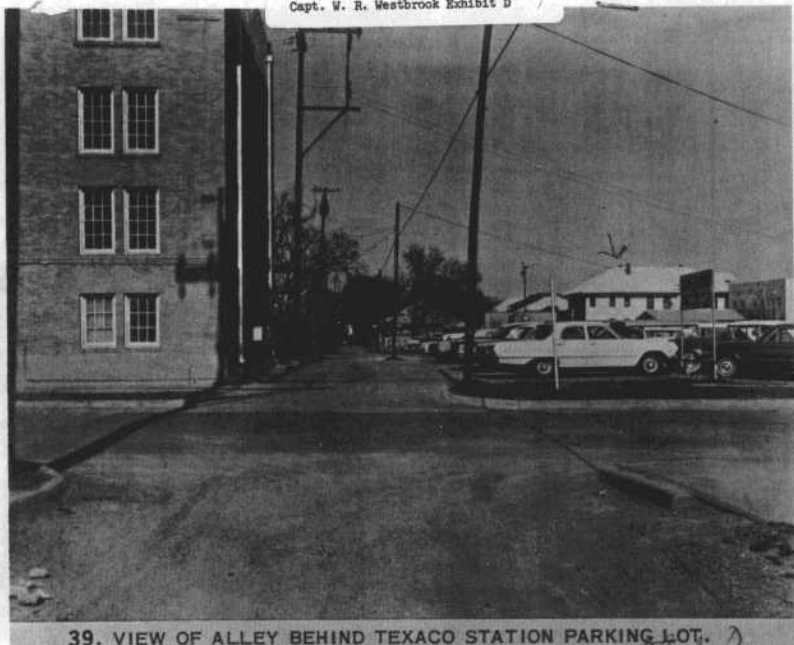

Capt. W. R. Westbrook Exhibit C

38. PLACE WHERE JACKET FOUND BEHIND OLDSMOBILE, LICENSE NL 95.

*Westbrook C*

WESTBROOK EXHIBIT C

15111K-1 30X40M477

Capt. W. R. Westbrook Exhibit D

39. VIEW OF ALLEY BEHIND TEXACO STATION PARKING LOT. A