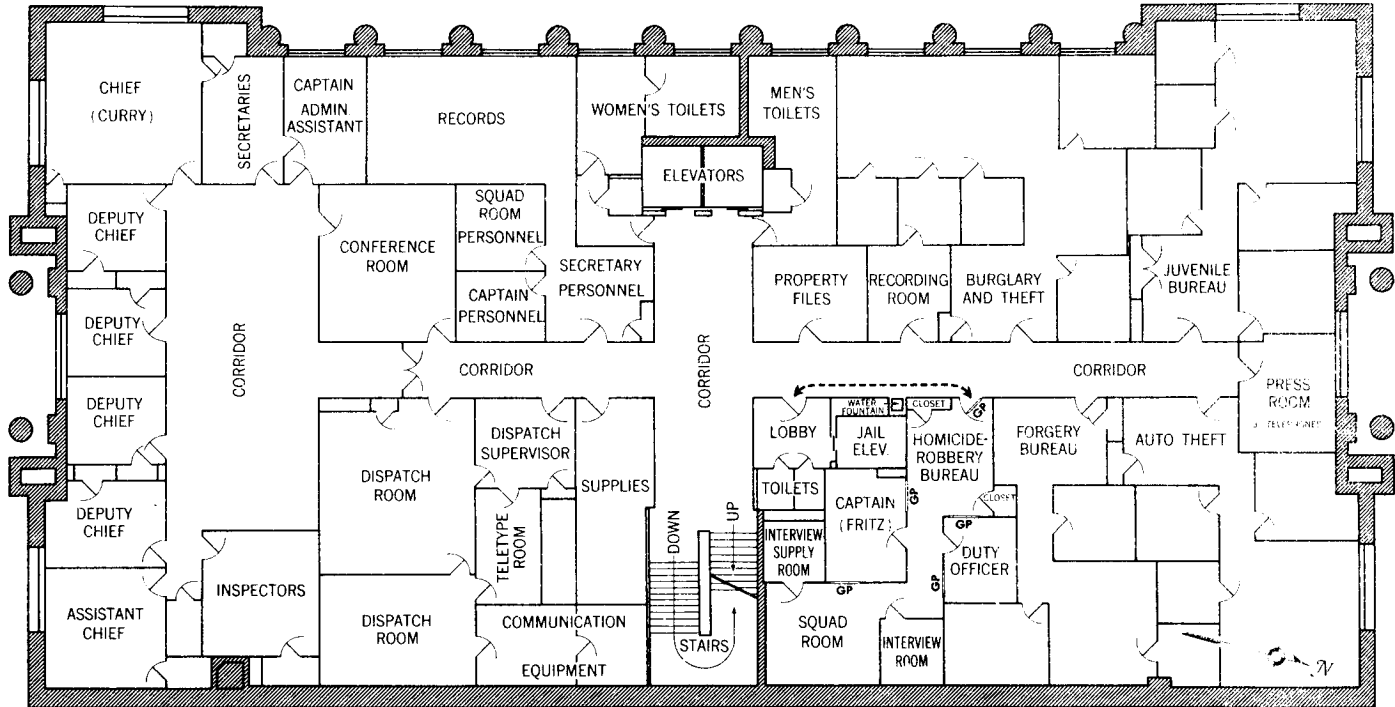

THIRD FLOOR PLAN DALLAS POLICE DEPARTMENT DALLAS, TEXAS

APPROX. 23 FT.

Oswald's route between Homicide-Robbery Bureau and jail elevator lobby

GP Glass panel in upper part of wall and door